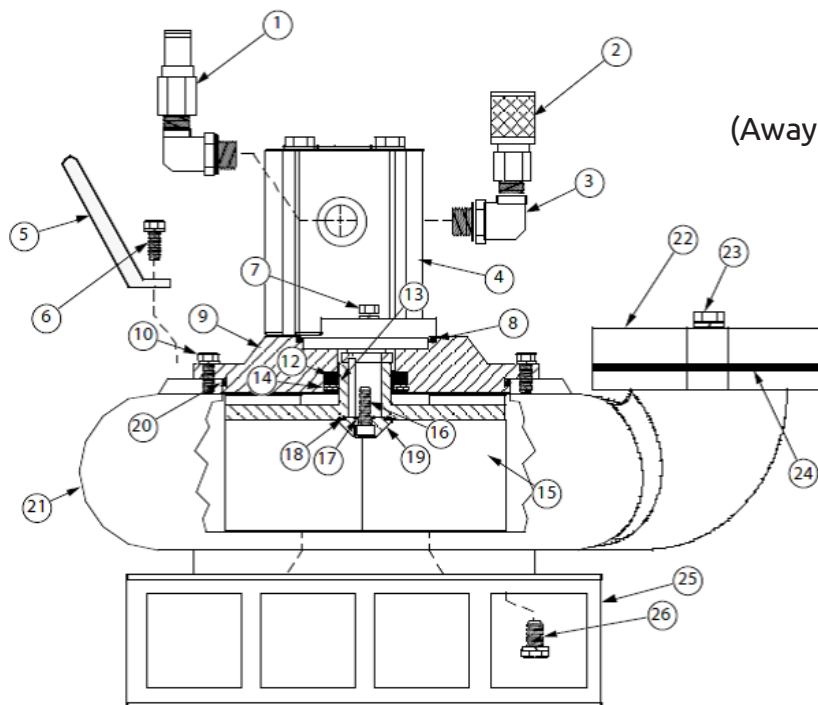

# Parts List

(Always mention serial # when ordering parts)

Item	Part#	Description	Item	Part#	Description
1	SW4-VA21N-1	Quick-disconnect hose coupling, male	15	SW4-VA21N-15	Impeller
2	SW4-VA21N-2	Quick-disconnect hose coupling, female	16	SW4-VA21N-16	Socket Head Locking Screw SS
3	SW4-VA21N-3	Elbow, 5/8" SAE x 1/2" NPT	17	SW4-VA21N-17	"O" Ring, retaining washer, inner
4	SW4-VA21N-4	Hydraulic Motor 16cc	18	SW4-VA21N-18	"O" Ring, retaining washer, outer
5	SW4-VA21N-5	Handle (2 req)	19	SW4-VA21N-19	Retaining Washer
6	SW4-VA21N-6	Hex Head Bolt w/ (4 req) 3/8-16 x 3/4	20	SW4-VA21N-20	"O" Ring, top cover
6a	SW4-VA21N-6a	Lock-washer (4 req)	21	SW4-VA21N-21	Volute (Aluminum)
7	SW4-VA21N-7	Hex Head Bolt SS (2 req) 3/8-16 x 1-1/4	22	SW4-VA21N-22	Discharge Flange (Aluminum), 4" NPT (F)
7a	SW4-VA21N-7a	Lock-washer	23	SW4-VA21N-23	Hex Head Bolt SS (2 req) 1/2-13 x 2-1/4
8	SW4-VA21N-8	'O' Ring, hydraulic motor	23a	SW4-VA21N-23a	Lock-washer SS (2 req)
9	SW4-VA21N-9	Top Cover (Aluminum)	24	SW4-VA21N-24	Gasket, discharge flange
10	SW4-VA21N-10	Hex Head Bolt SS (3 req) 3/8-16 x 1	25	SW4-VA21N-25	Trash Strainer
10a	SW4-VA21N-10a	Lock-washer SS (3 req)	26	SW4-VA21N-26	Hex Head Bolt (4 req) 5/8-11 x 3/4
12	SW4-VA21N-12	Shaft Seal	26a	SW4-VA21N-27	Lock-washer (4 req) 5/8, plated
13	SW4-VA21N-13	Seal Sleeve			
14	SW4-VA21N-14	Snap Ring			